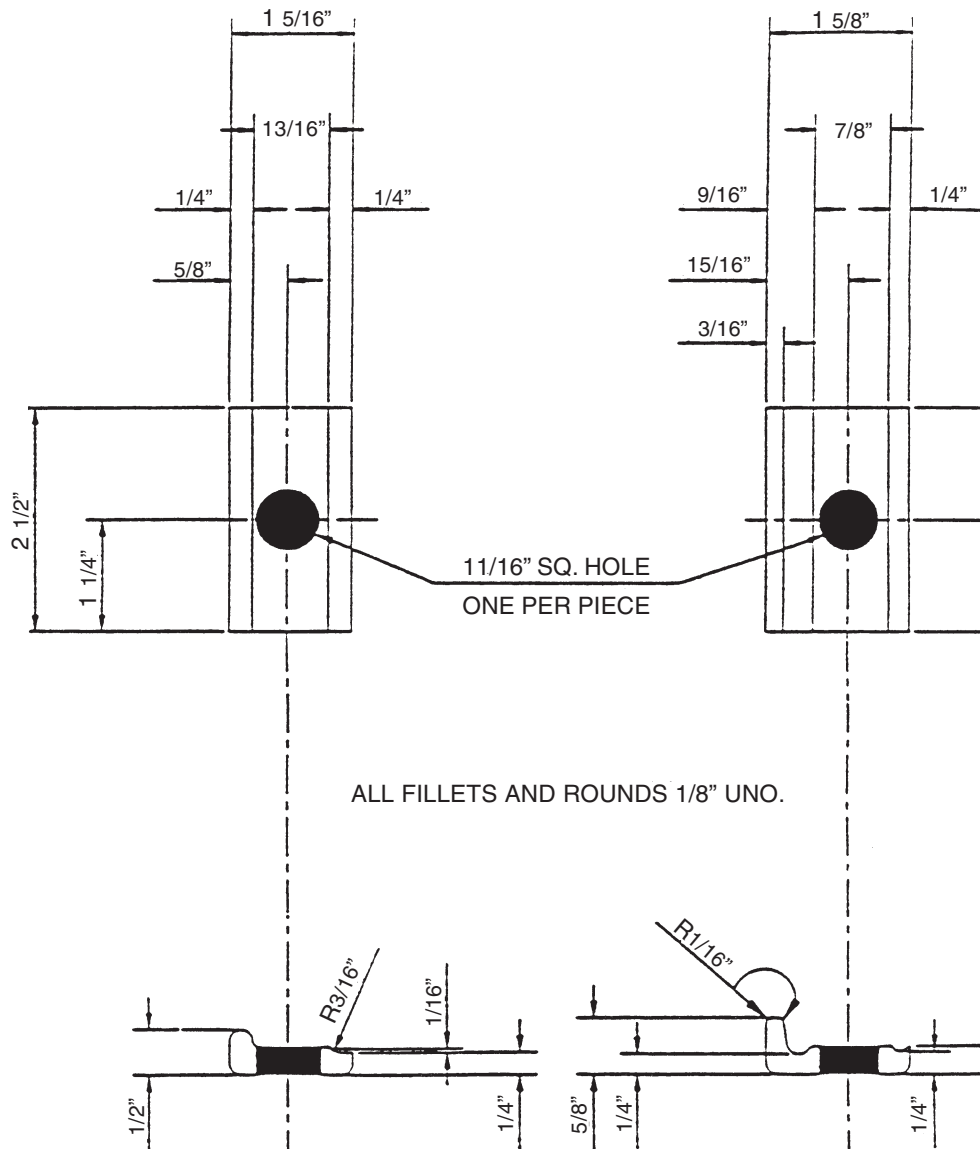

SINGLE BOLT SUSPENSION CLAMP

TYPE 316 STAINLESS STEEL

CATALOG #SBSC-316SS

Strand Size: 1/4" thru 7/16" Diameter

Material: AISI Type 316 Stainless Steel

The single bolt type is used for light cables and on cable arms, while the three bolt is for heavy cables and on long spans. Two 1/2" high strength bolts are assembled on the three bolt clamp. When attaching the clamp to the pole, one or more nuts or washers are placed between the clamp and the pole to provide clearance for the cable. Where messenger strand is used as an overhead static ground wire these clamps facilitate attaching to the bayonet.

Curved clamps are used for supporting messenger strand at angles in the line. Ends are curved to prevent damage to strand wires.